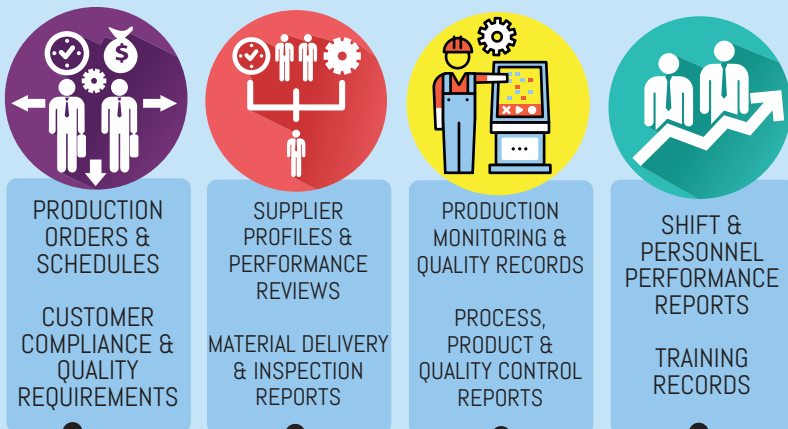

RESPOND EFFECTIVELY TO CUSTOMER REQUIREMENTS BY ANTICIPATING CHANGES IN DEMAND & CONTINUOUSLY IMPROVING PROCESS CAPABILITY

Ilooppp's data-driven production transformation solutions & services enable you to derive insight from massive volumes and multiple sources of operations data to immediately realize value chain improvements with the greatest and most lasting impact.

Reach out to us: info@llooppp.net
www.llooppp.net
 #lloopppManufacturingAnalytics

What insights can Ilooppp provide for Manufacturing firms?

SCIENCE.
SOLUTIONS.
STORIES.