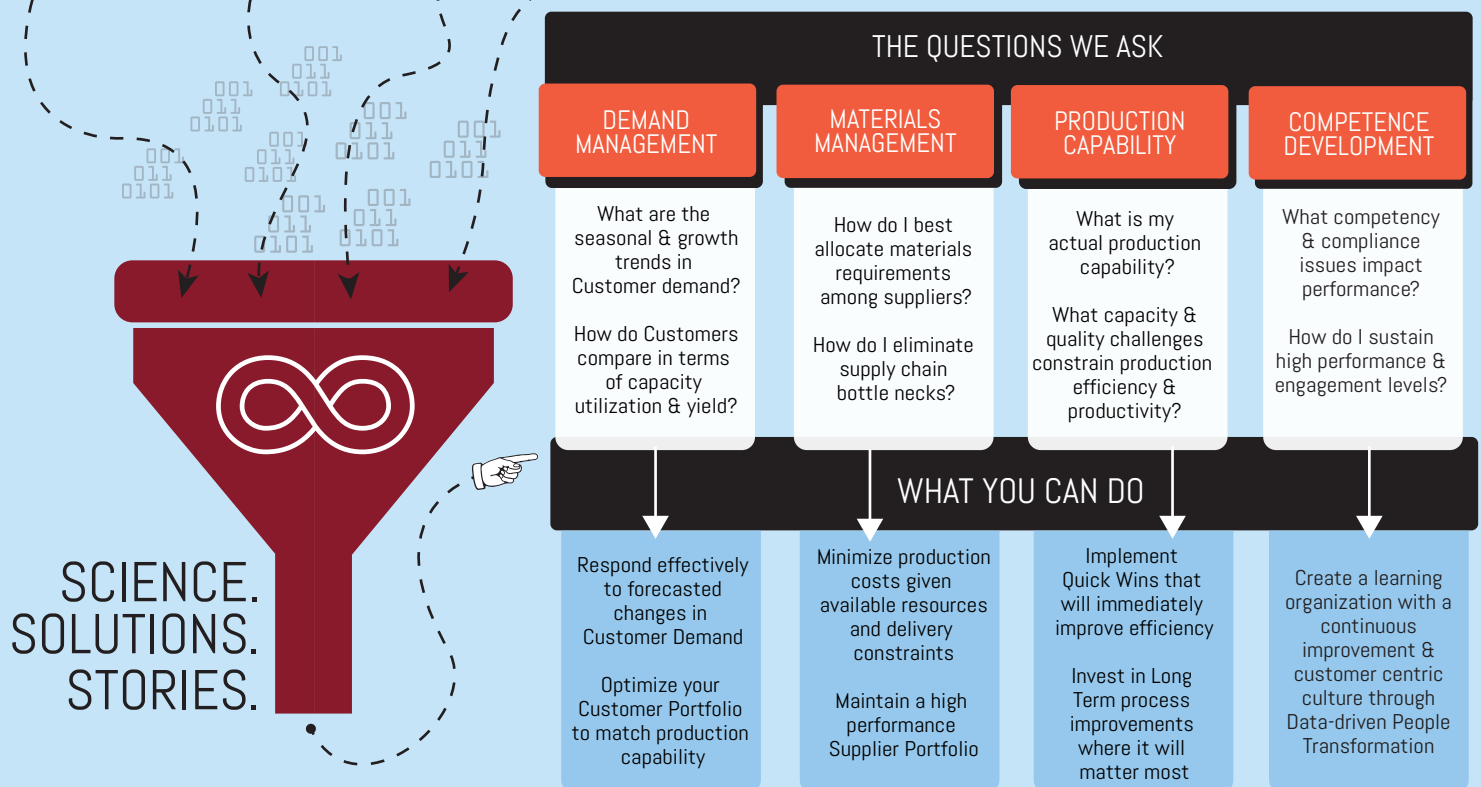

SCIENCE.
SOLUTIONS.
STORIES.